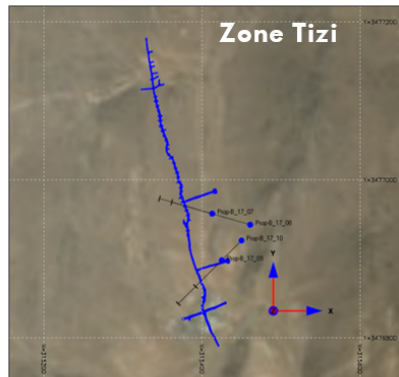

# Proposed verification program by GMG

Sondages Centre	Long
P_B_17_01	295
P_B_17_01bis	318
P_B_17_02	230
P_B_17_03	415
P_B_17_04	200
<b>Total</b>	<b>1458</b>

Sondages Tizi	Long
P_B_17_07	100
P_B_17_08	180
P_B_17_09	110
P_B_17_10	140
<b>Total</b>	<b>530</b>

Sondages Sud	Long
P_B_17_05	175
P_B_17_05bis	268
P_B_17_06	215
P_B_17_06bis	278
<b>Total</b>	<b>936</b>