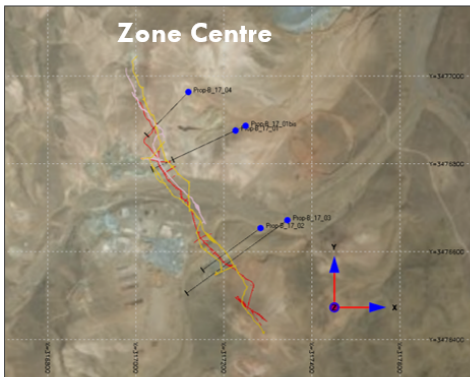

# Proposed verification program by GMG

Sondages Centre	Long
P_B_17_01	295
P_B_17_01bis	318
P_B_17_02	230
P_B_17_03	415
P_B_17_04	200
<b>Total</b>	<b>1458</b>

Sondages Tizi	Long
P_B_17_07	100
P_B_17_08	180
P_B_17_09	110
P_B_17_10	140
<b>Total</b>	<b>530</b>

Sondages Sud	Long
P_B_17_05	175
P_B_17_05bis	268
P_B_17_06	215
P_B_17_06bis	278
<b>Total</b>	<b>936</b>